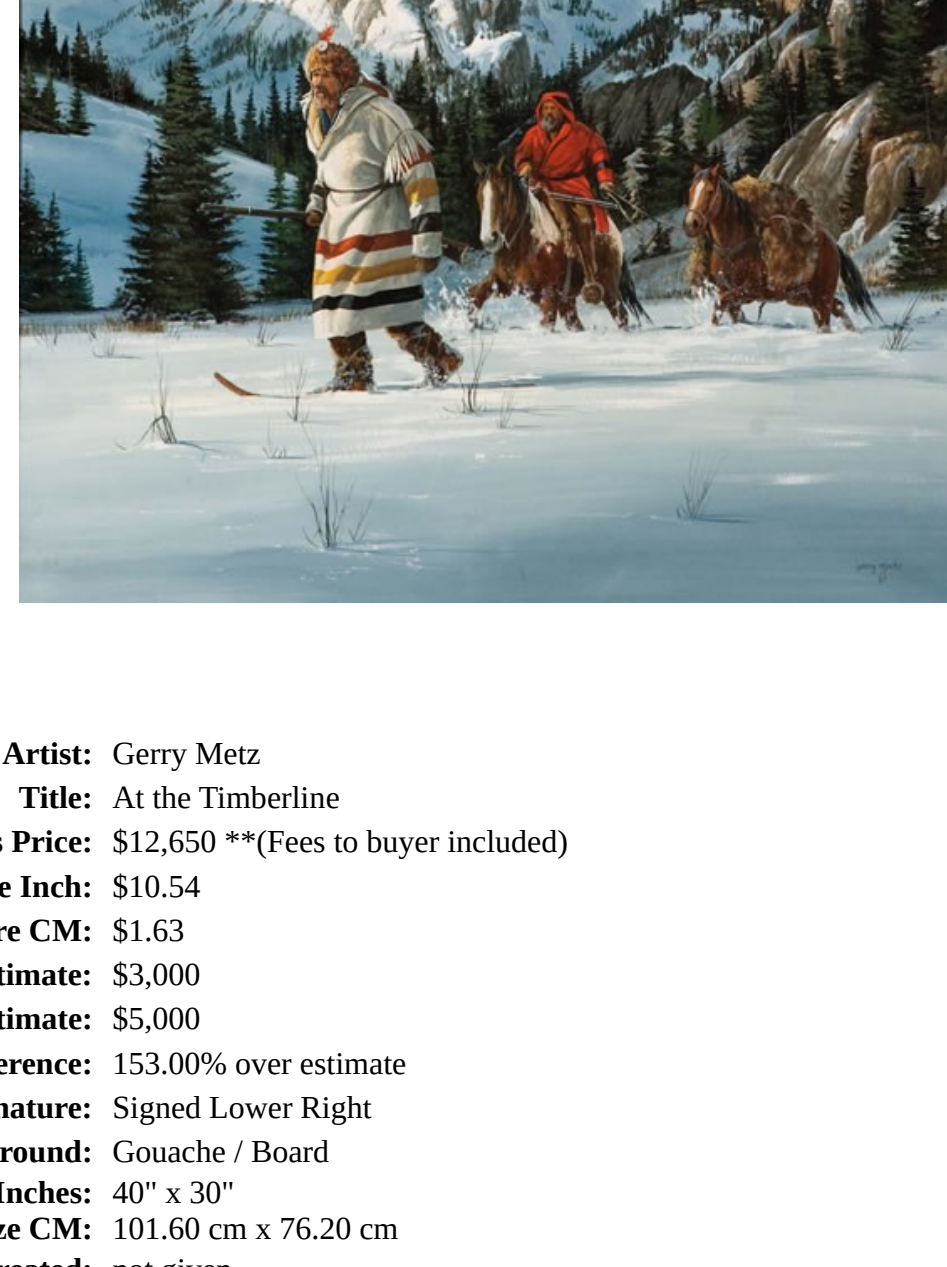

Artist: Gerry Metz
Title: At the Timberline
Sales Price: $12,650 **(Fees to buyer included)
Price/Square Inch: $10.54
Price/Square CM: $1.63
Low Estimate: $3,000
High Estimate: $5,000
% Difference: 153.00% over estimate
Signature: Signed Lower Right
Medium/Ground: Gouache / Board
Size Inches: 40" x 30"
Size CM: 101.60 cm x 76.20 cm
Year Created: not given
Auction Date(s): 03/31/2012
Auction: Scottsdale Art Auction 03/31/2012
By: Scottsdale Art Auction
Lot: 82
Signature: VERSO: Signed and titled verso