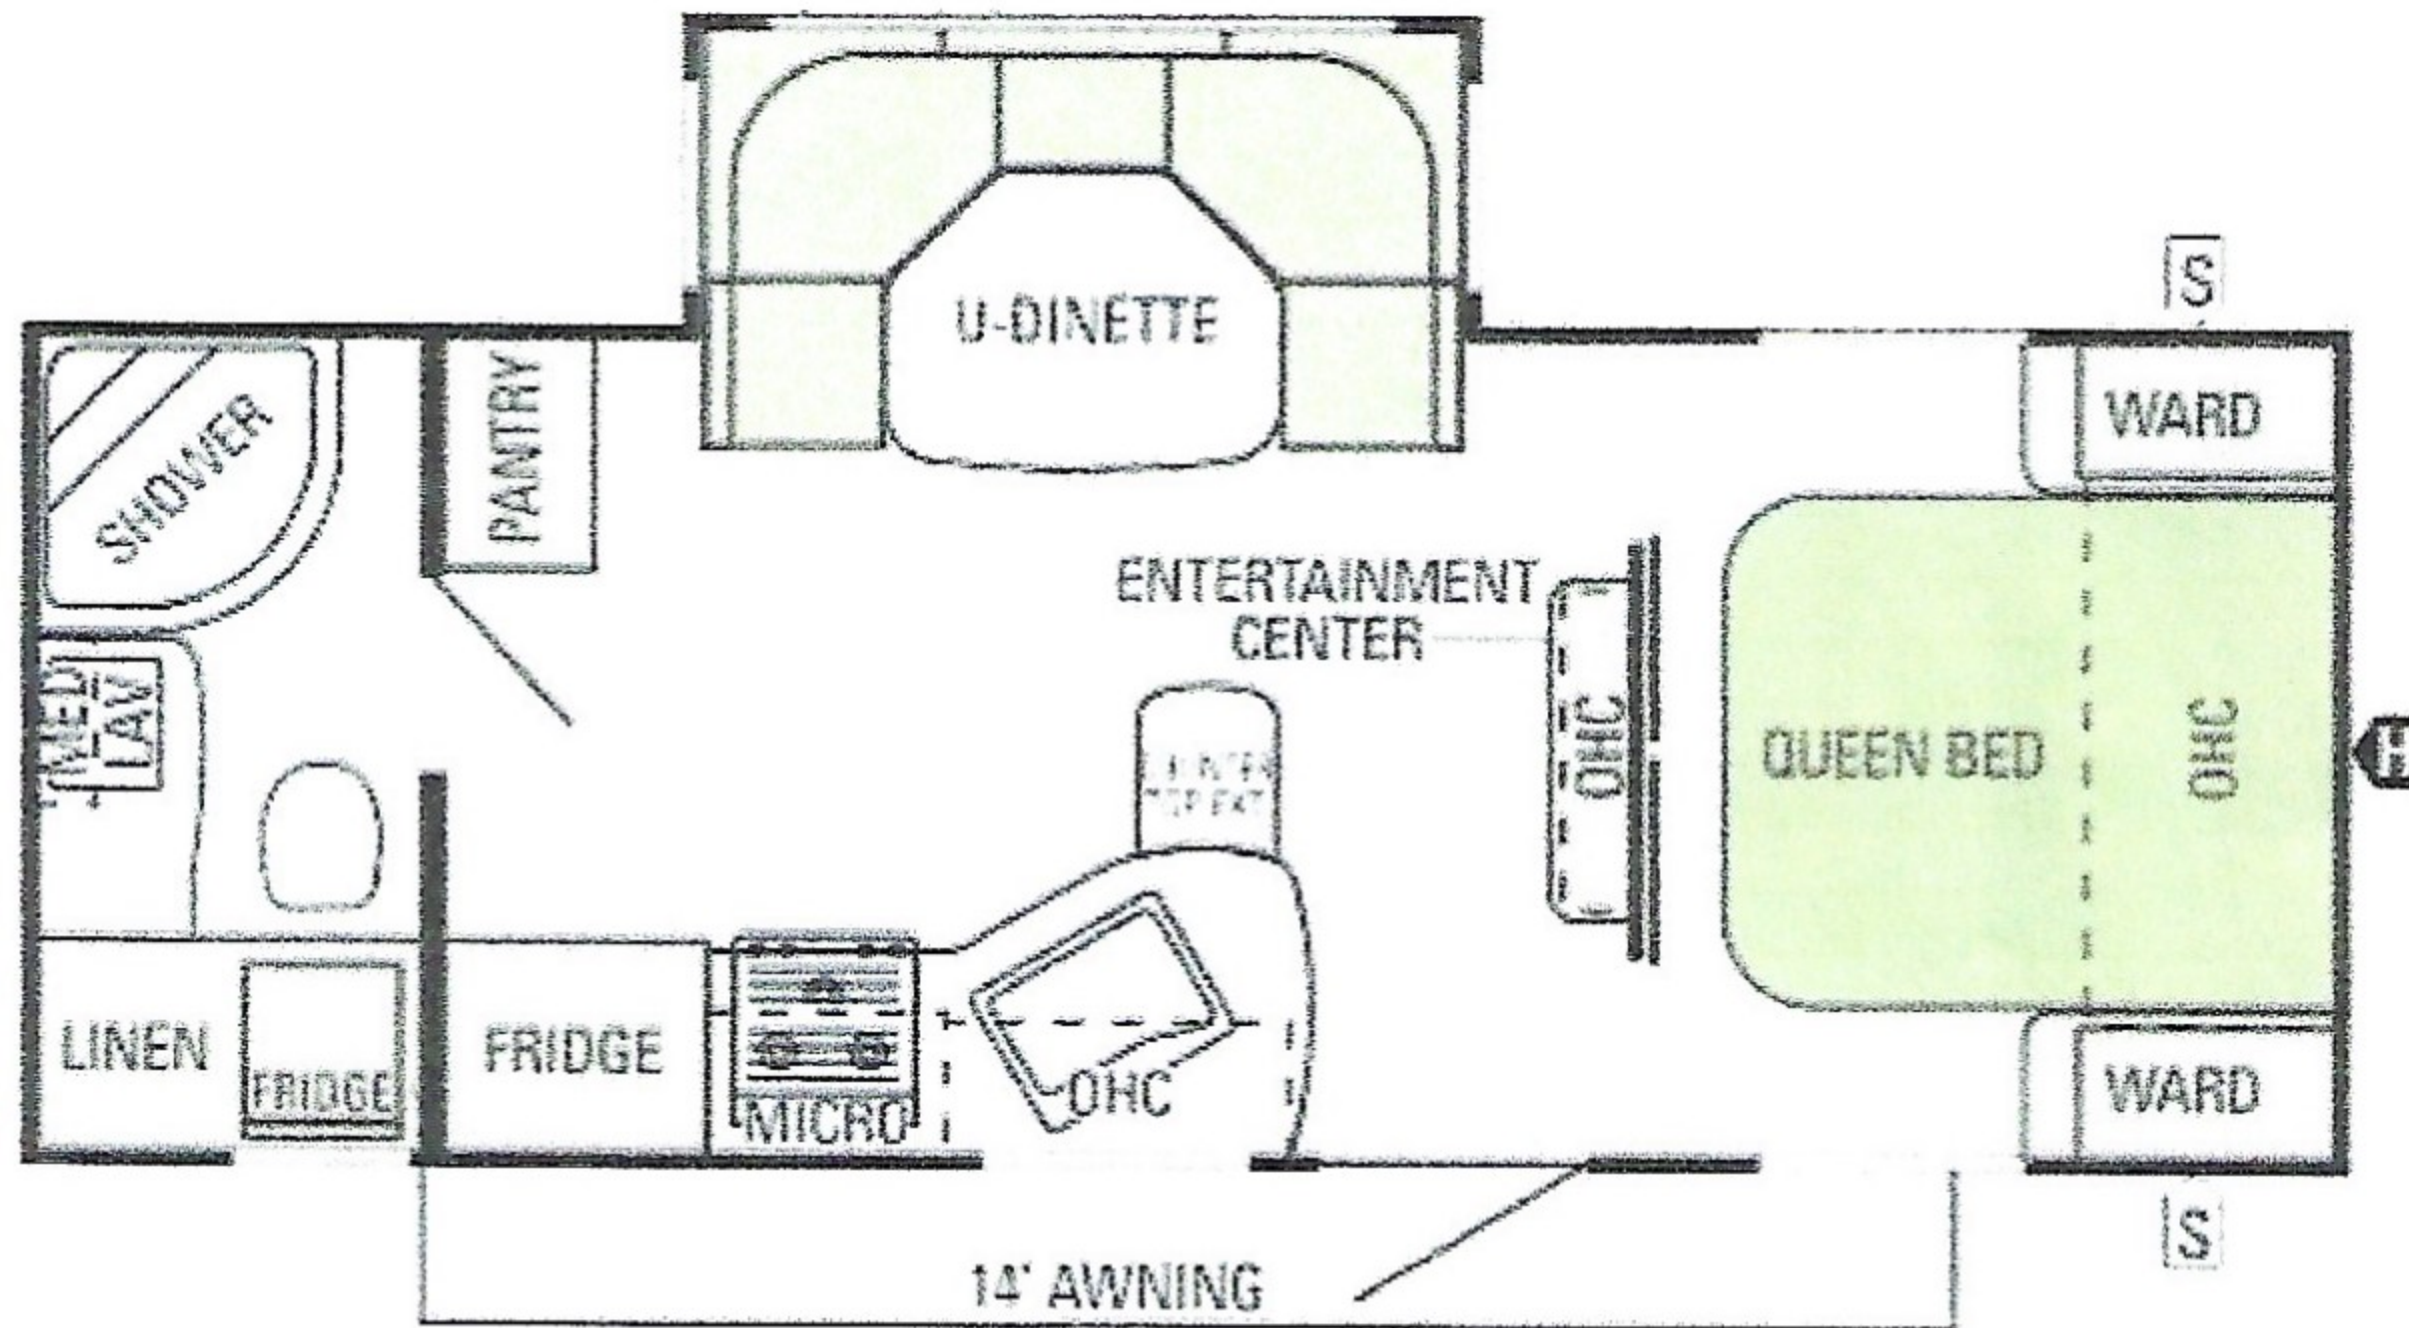

## Travel Star 244DS

### Measurements

|                          |          |
|--------------------------|----------|
| Exterior Length          | 26' 8"   |
| Exterior Width           | 96"      |
| Exterior Height with A/C | 137"     |
| Interior Height          | 84"      |
| Queen Bed                | 60 x 74  |
| Wheel Base               | 213-1/2" |