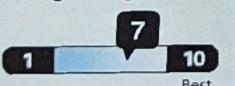

EPA DOT Fuel Economy and Environment

Fuel Economy

29 MPG
combined city/hwy

27 MPG
city

34 MPG
highway

Small SUVs range from 14 to 129 MPG.
The best vehicle rates 142 MPGe.

3.4 gallons per 100 miles

You Save
\$500
in fuel costs
over 5 years

compared to the
average new vehicle.

Annual fuel cost
\$1,200

Fuel Economy & Greenhouse Gas Rating (tailpipe only)

This vehicle emits 302 grams CO₂ per mile. The best emits 0 grams per mile (tailpipe only). Producing and distributing fuel also creates emissions; learn more at fueleconomy.gov.

Smog Rating (tailpipe only)

Actual results will vary for many reasons, including driving conditions and how you drive and maintain your vehicle. The average new vehicle gets 27 MPG and costs \$6,500 to fuel over 5 years. Cost estimates are based on 15,000 miles per year at \$2.35 per gallon. MPGe is miles per gallon equivalent. Vehicle emissions are a significant cause of climate change and smog.