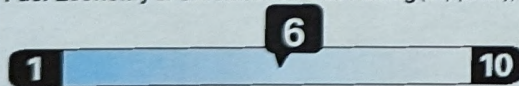

Fuel Economy & Greenhouse Gas Rating (tailpipe only)