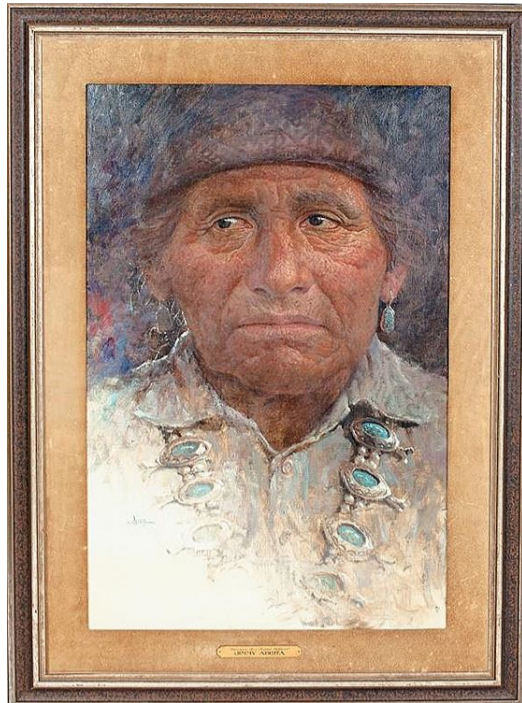

Copyright: Art images copyright© of artist or assignee

Artist: Jimmy Abeita
Title: Concern for Tribal Affairs

Sales Price: $3,520 **(Fees to buyer included)
Price/Square Inch: $4.12
Price/Square CM: $0.64
Low Estimate: $2,000
High Estimate: $3,000
% Difference: 17.33% over estimate

Signature: Signed Lower Left
Medium/Ground: Oil / Canvas
Size Inches: 35.25" x 24.25"
Size CM: 89.54 cm x 61.60 cm
Year Created: not given

Auction Date(s): 12/11/2014-12/12/2014
Auction: Property from the Life and Career of Burt Reynolds 12/11/2014
By: Julien's Auctions
Lot: 488

Provenance: rom the Collection of Burt Reynolds; Ex-Collection Mr. and Mrs. Rick Tanner, Scottsdale, Arizona

Source: www.askART.com