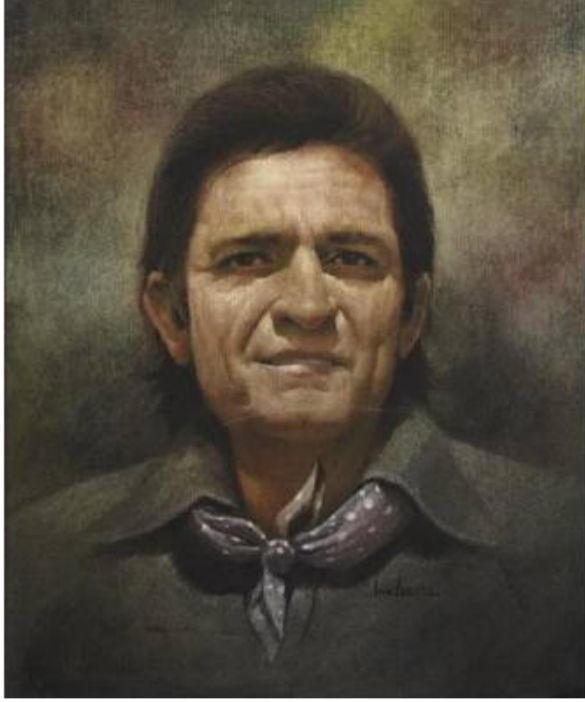

6 auction record(s).

Copyright: Art images copyright© of artist or assignee

Copyright: Art images copyright© of artist or assignee

Copyright: Art images copyright© of artist or assignee

Artist: Jimmy Abeita
Title: Market Drive

Auction Date(s): 01/18/2018-01/19/2018
Auction: AMERICAN WESTERN ART, NATIVE AMERICAN ART & FINE JEWELRY 1/18/2018
By: Altermann Galleries (CLOSED)
Lot: 2

Condition: Very Good
To the unaided eye, this piece appears to be in very good condition. Inspection under ultraviolet light reveals a normal fluorescence of the artist's pigments. There are no signs of damage or restoration. The piece is framed in a multi-tonal wooden veneer panel frame. The frame is in good condition with normal signs of wear. Verso: photocopy of tag from artist authenticating the artwork.

Signature: Signed Lower Right
Medium/Ground: Oil / Canvas
Size Inches: 30" x 36"
Size CM: 76.20 cm x 91.44 cm
Year Created: not given

Auction Date(s): 08/11/2013-08/12/2013

Auction: Auction in Santa Fe 08/11/2013

By: Auction in Santa Fe

Lot: 106

Source: www.askART.com

Copyright: Art images copyright© of artist or assignee

Artist: Jimmy Abeita

Title: Portrait of Johnny Cash

Sales Price: \$3,000 **(Fees to buyer included)