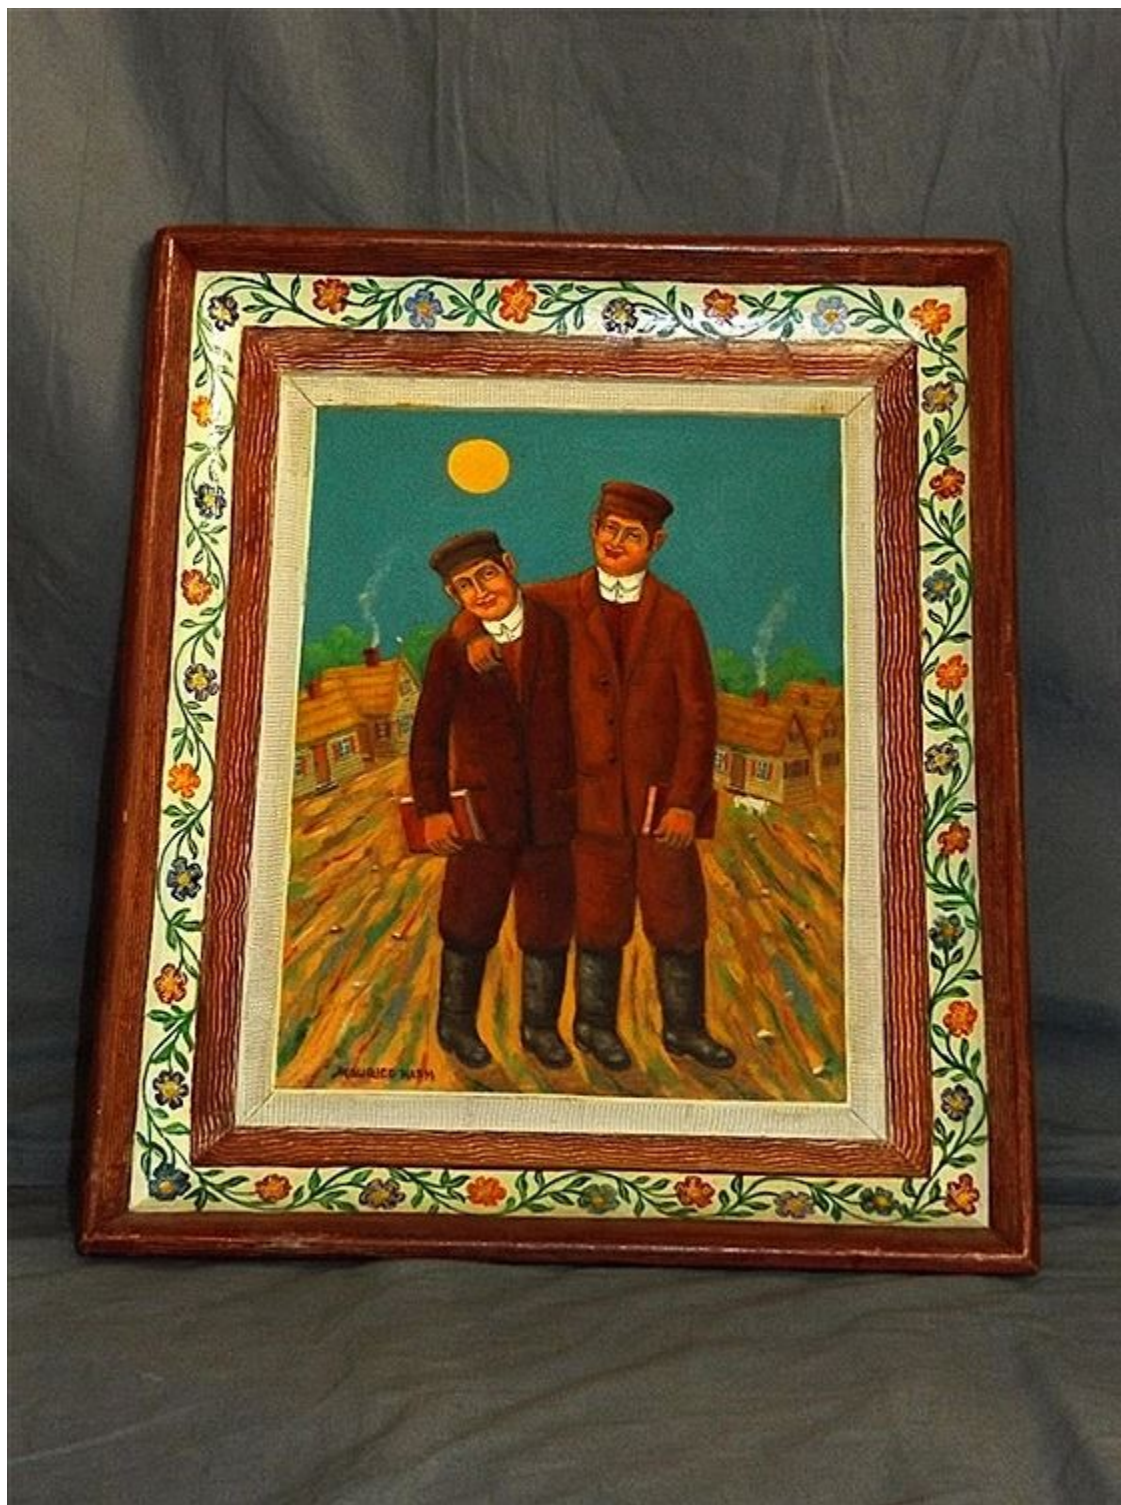

Signature: Signed Lower Left

Medium/Ground: Oil / Board

Size Inches: 11.97" x 15.98"

Size CM: 30.40 cm x 40.60 cm

Year Created: c.1940's

Auction Date(s): 10/15/2016

Auction: International Fine Art Auction 10/15/2016

Williamsburg, circa 1940's, Oil on board, 12 x 16 in (30.4 x 40.6 cm), signed lower left, MAURICE KISH, PROVENANCE: From the

Steven and Stephanie Wasser Collection (Wellesley, MA.). Assembled from 2003-2013 focusing on the experience of being an American through the eyes of Jewish American artists working between 1925-1950. Many pieces in the collection were featured in an exhibition of the National Museum of American Jewish History (Philadelphia, PA.). <http://www.theartblog.org/2013/04/jewish-artists-in-america-1925-45-at-the-national-museum-of-american-jewish-history-adversity-low-wages-and-the-capitalists-laugh/>

Signature: Signed Lower Right

Medium/Ground: Oil / Board

Size Inches: 6.37" x 11.12"

Size CM: 16.18 cm x 28.24 cm

Year Created: not given

Auction Date(s): 02/07/2016

Auction: Estate Sale, Paintings, Porcelain, Bronzes, Jewelry, & More
02/07/2016

By: Weiss Auctions

Lot: 315

Artist: Maurice Kish

Title: "Two Cheder Inglech"

Sales Price: \$863 **(Fees to buyer included)

**Price/Square
Inch:** \$5.60

Price/Square CM: \$0.87

Low Estimate: \$400