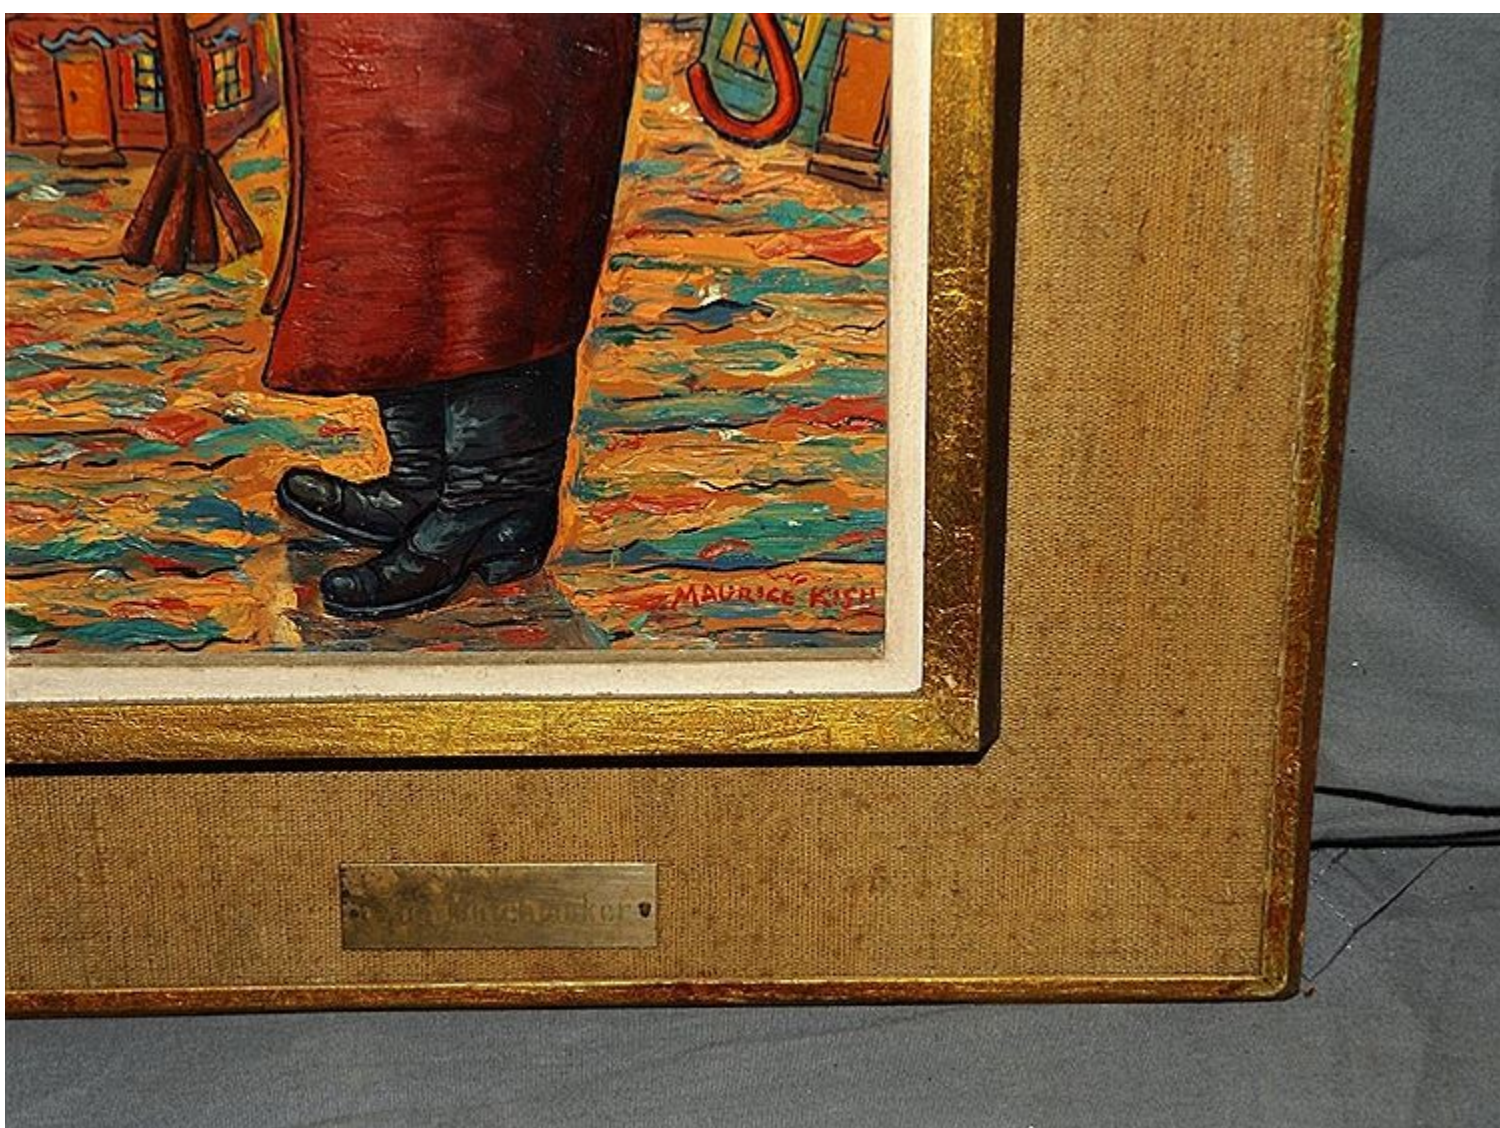

Williamsburg, circa 1940's, Oil on board, 12 x 16 in (30.4 x 40.6 cm), signed lower left, MAURICE KISH, PROVENANCE: From the

Steven and Stephanie Wasser Collection (Wellesley, MA.). Assembled from 2003-2013 focusing on the experience of being an American through the eyes of Jewish American artists working between 1925-1950. Many pieces in the collection were featured in an exhibition of the National Museum of American Jewish History (Philadelphia, PA.). <http://www.theartblog.org/2013/04/jewish-artists-in-america-1925-45-at-the-national-museum-of-american-jewish-history-adversity-low-wages-and-the-capitalists-laugh/>