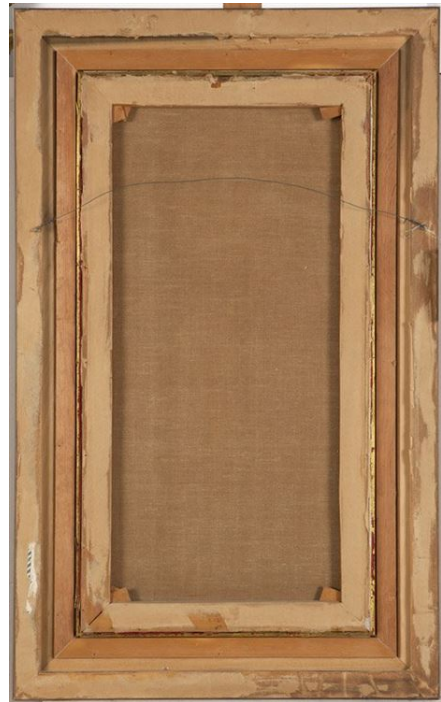

Copyright: Art images copyright© of artist or assignee