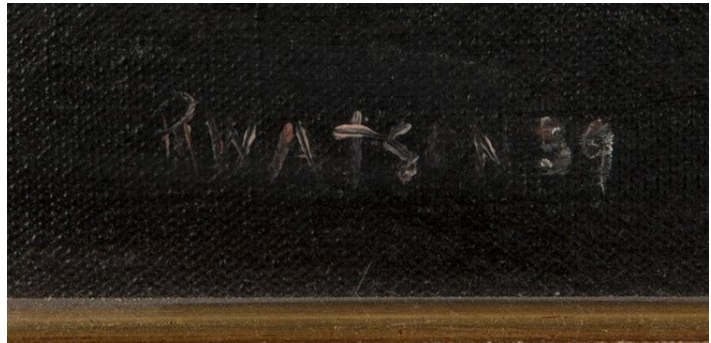

Copyright: Art images copyright© of artist or assignee