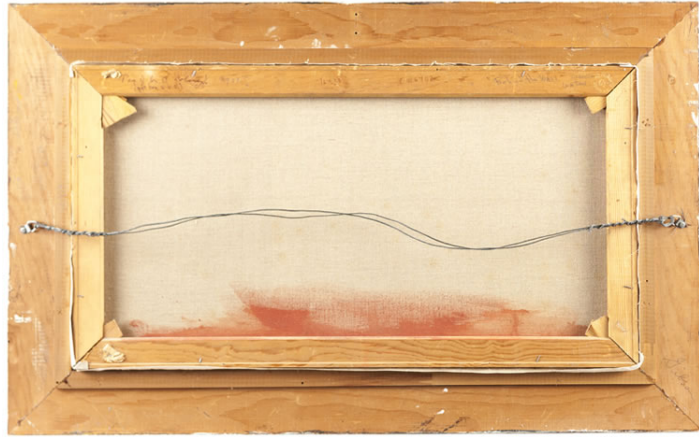

Title: "Damar Dull."

Hammer Price: \$3,250 *(Fees to buyer not included)

Price/Square Inch: \$3.50

Price/Square CM: \$0.54

Low Estimate: \$1,000

High Estimate: \$1,500

% Difference: 116.67% over estimate

Signature: Signed

Condition: Very good; frame: very good, some chipping to finish

Lot Notes: Signed, marking(s); 1964 39.5"h, 37.5"w frame

Source: www.askART.com

Copyright: Art images copyright© of artist or assignee

Copyright: Art images copyright© of artist or assignee