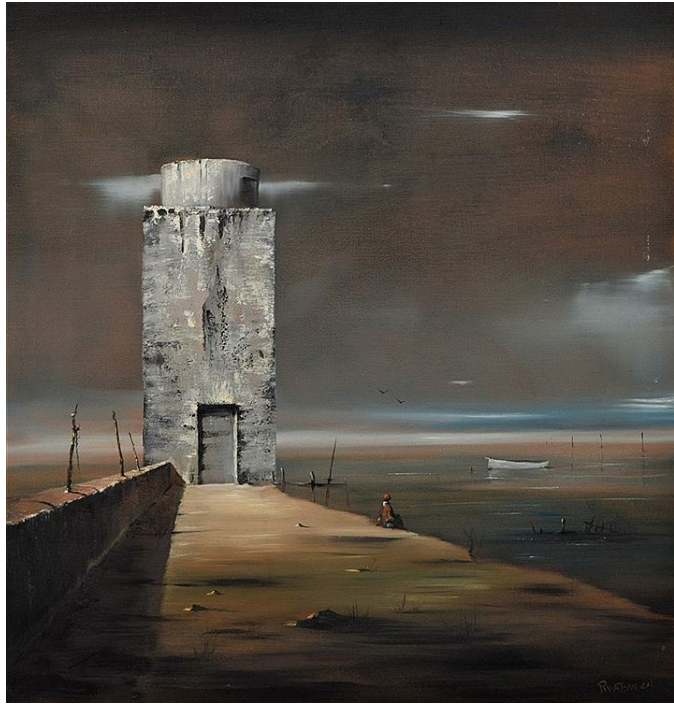

10 auction record(s).

Copyright: Art images copyright© of artist or assignee

Copyright: Art images copyright© of artist or assignee

Copyright: Art images copyright© of artist or assignee

Artist: Robert Watson

Title: "Damar Dull."

Hammer Price: \$3,250 *(Fees to buyer not included)

Price/Square Inch: \$3.50

Price/Square CM: \$0.54

Low Estimate: \$1,000

High Estimate: \$1,500

% Difference: 116.67% over estimate

Signature: Signed

Condition: Very good; frame: very good, some chipping to finish

Lot Notes: Signed, marking(s); 1964 39.5"h, 37.5"w frame

Source: www.askART.com

Copyright: Art images copyright© of artist or assignee

Copyright: Art images copyright© of artist or assignee